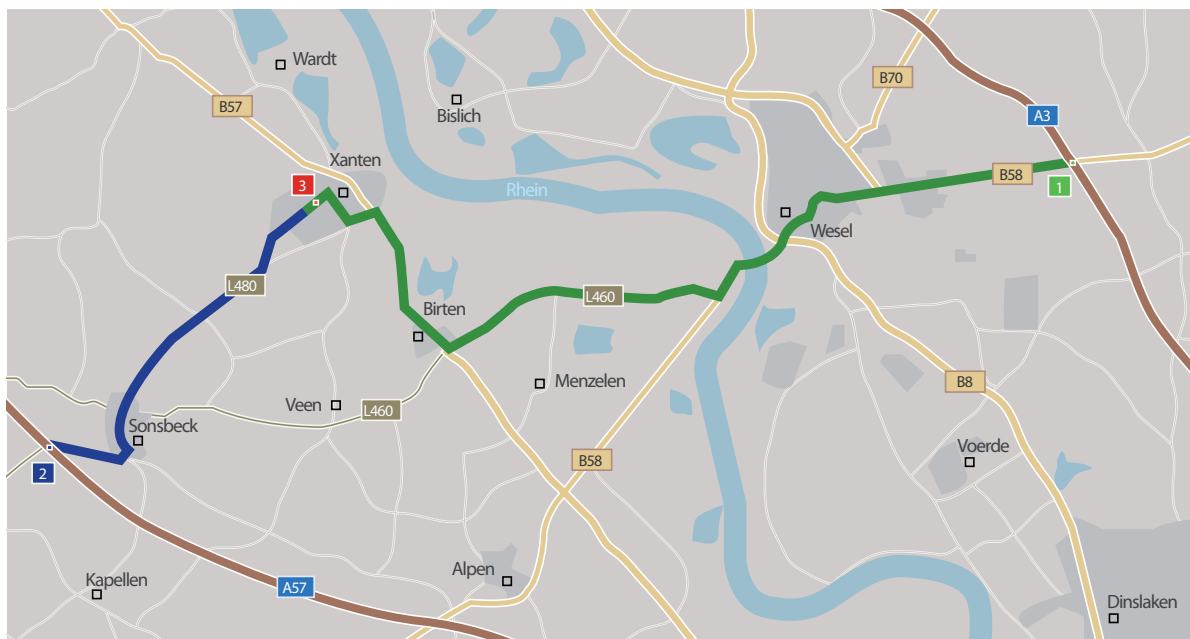

How to find us

- from the A3 1

Take motorway exit Wesel No. 6, on the B58 towards Alpen.
 After the Rhine bridge take the 1st junction on the right into Xantener Straße and continue to junction B57. Turn right in the direction of Kleve and turn left onto the L480 at the 1st set of traffic lights. Then turn right towards Xanten at the 1st set of traffic lights.

Continue on Poststraße up to the 2nd roundabout and take the 3rd exit into Bahnhofstraße.
 At the following roundabout, take the 2nd exit into Sonsbecker Straße and turn right at the 1st junction into Hagdornstraße.
 (25 km from motorway exit)

- from the A57 2

Take motorway exit Sonsbeck No. 5, towards Sonsbeck and on the L480 to Xanten.
 After entering the town, turn left onto Sonsbecker Straße and follow the road. At the 4th junction turn left into Hagdornstraße.
 (10 km from motorway exit)

- by train 3

From Duisburg main station every hour with the regional train.
 (duration 45 min)

Wessel GmbH
 Kessel- und Apparatebau
 Factory 1 - Hagdornstraße 10
 46509 Xanten
 Deutschland

tel +49 2801 74 0
 fax +49 2801 74 10